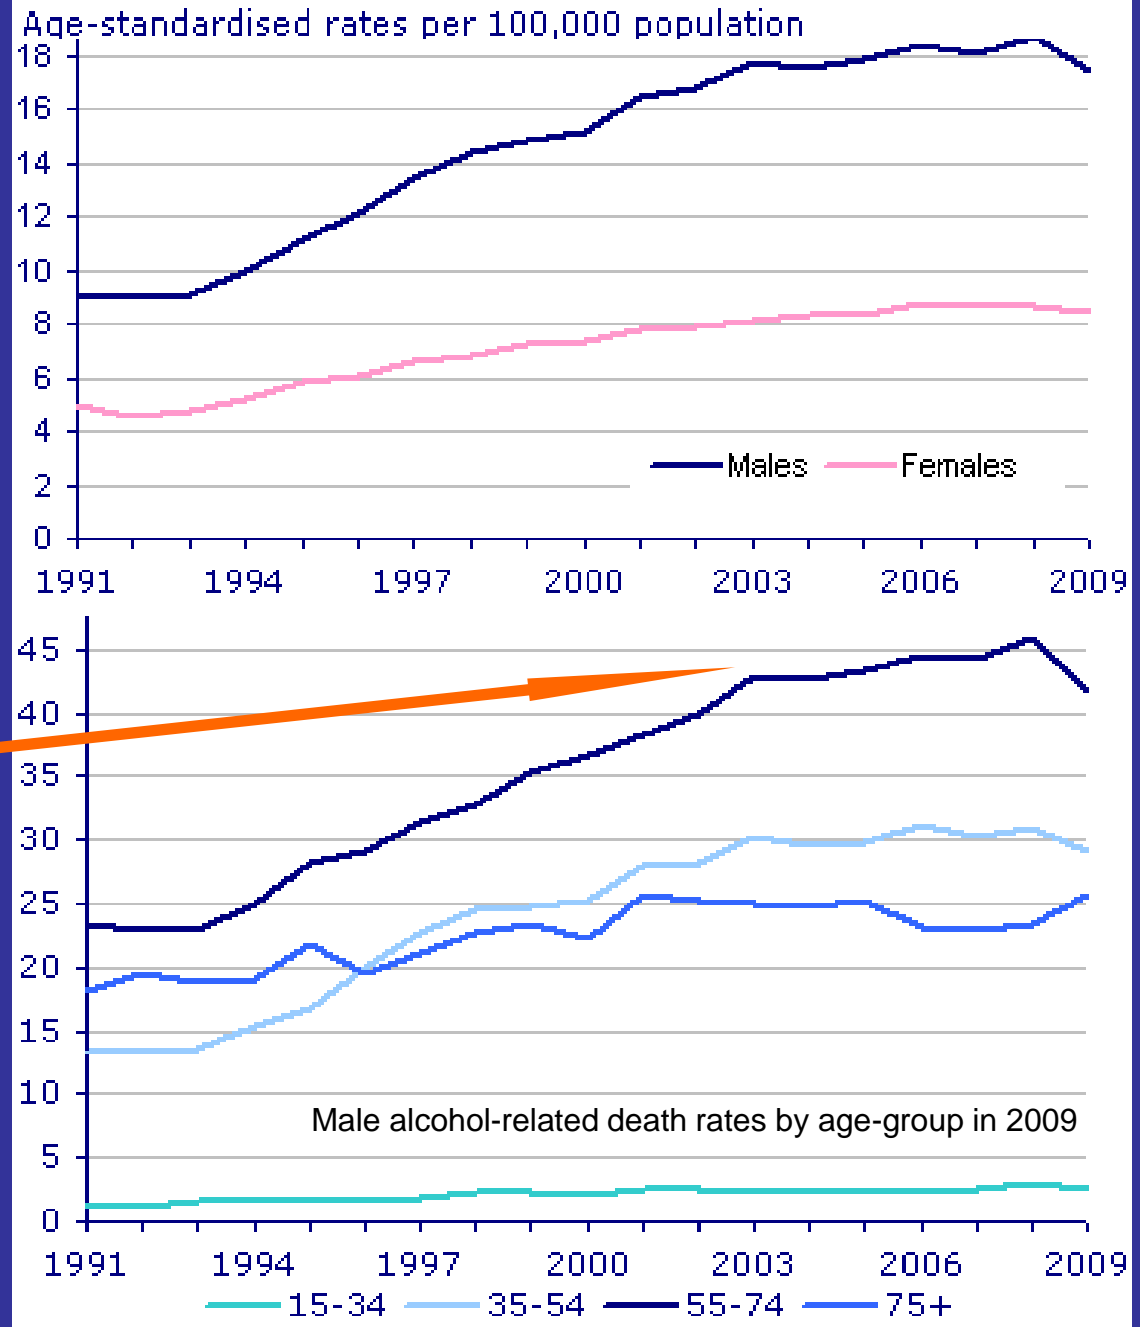

What happens to the alcohol?

- the body can't store alcohol
- it has to get rid of it
- mostly via your liver
- toxic products pass out of the body in urine
- the body can break down about 1 unit of alcohol per hour
- age, gender and weight slow this down – it cannot be speeded up

Measuring alcohol

- alcohol is measured in *units*
- 1 unit = 10 millilitres of alcohol
= *2 teaspoons*
- alcoholic drinks contain a lot of water and a lot less alcohol
- how much alcohol you get depends on the strength and the volume you drink

= 6 months recommended intake

Meanwhile back at the mortuary

1992 death rates
begin to rise

55 to 74 age group
after 20 years of
cheap booze

35 to 54 age group
following in father's
footsteps

Daily Mail

September 2009

**“Please help me Mum, I don't want to die”
Last words of alcoholic, 22, who died after
being refused liver transplant**

**Big rise in liver cirrhosis cases
Excessive alcohol consumption
is being blamed for a big rise in
deaths from the liver disease
cirrhosis in Britain**