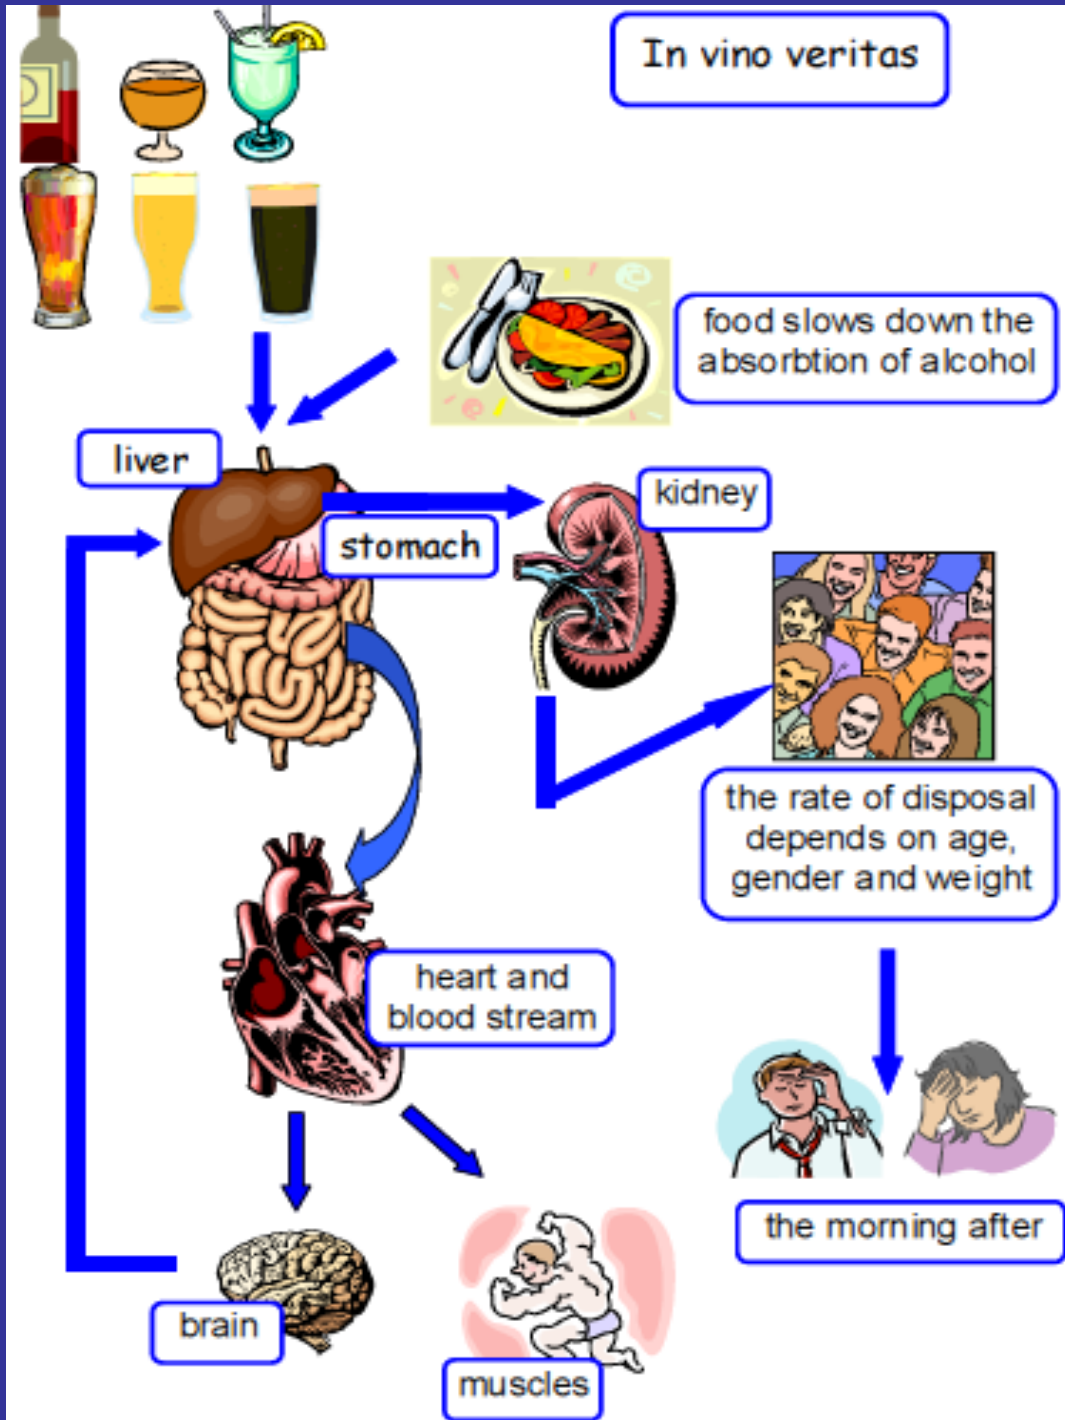

I'll drink to that!

"the afluence of incahol"

starts with

stimulation

then things warm up

vasodilation

then things look different

impaired judgement

soon followed by

loss of balance

wobbly

sedative effect

sleepy

"tired and emotional"

weepy

the morning after!!

What happens to the alcohol?

- the body can't store alcohol
- it has to get rid of it
- mostly via your liver
- toxic products pass out of the body in urine
- the body can break down about 1 unit of alcohol per hour
- age, gender and weight slow this down – it cannot be speeded up

Measuring alcohol

- alcohol is measured in *units*
- 1 unit = 10 millilitres of alcohol
= *2 teaspoons*
- alcoholic drinks contain a lot of water and a lot less alcohol
- how much alcohol you get depends on the strength and the volume you drink